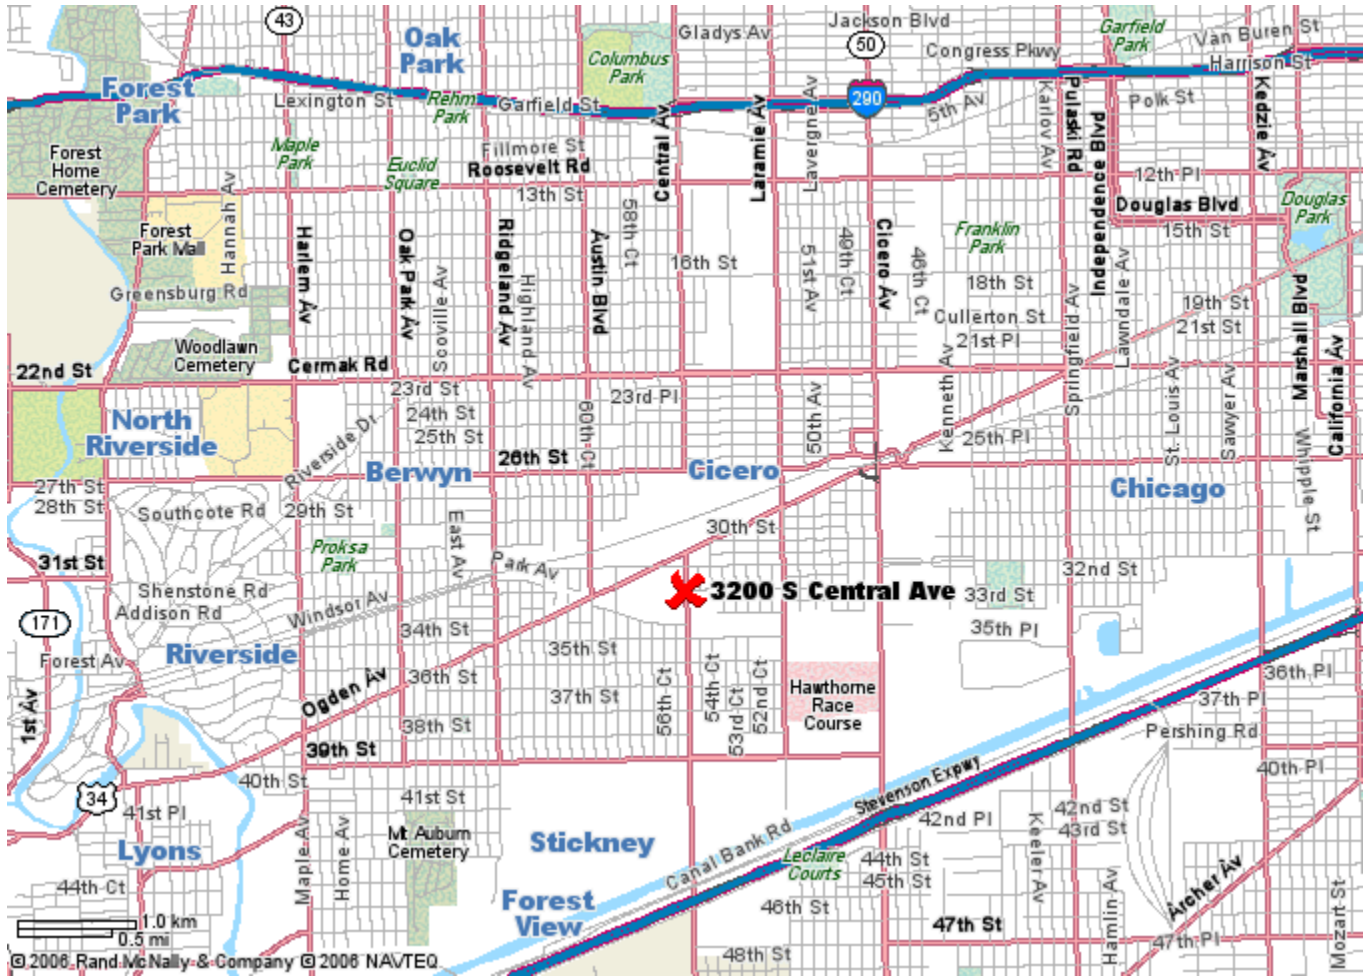

[Back](#)

www.randmcnally.com

Use the print feature in your browser to print this page.

3200 S Central Ave
Cicero, IL 60804-3939

Find it in the 2007 Road Atlas

- page 34, grid section I-8, Chicago & Vicinity map
- page 32, grid section C-13