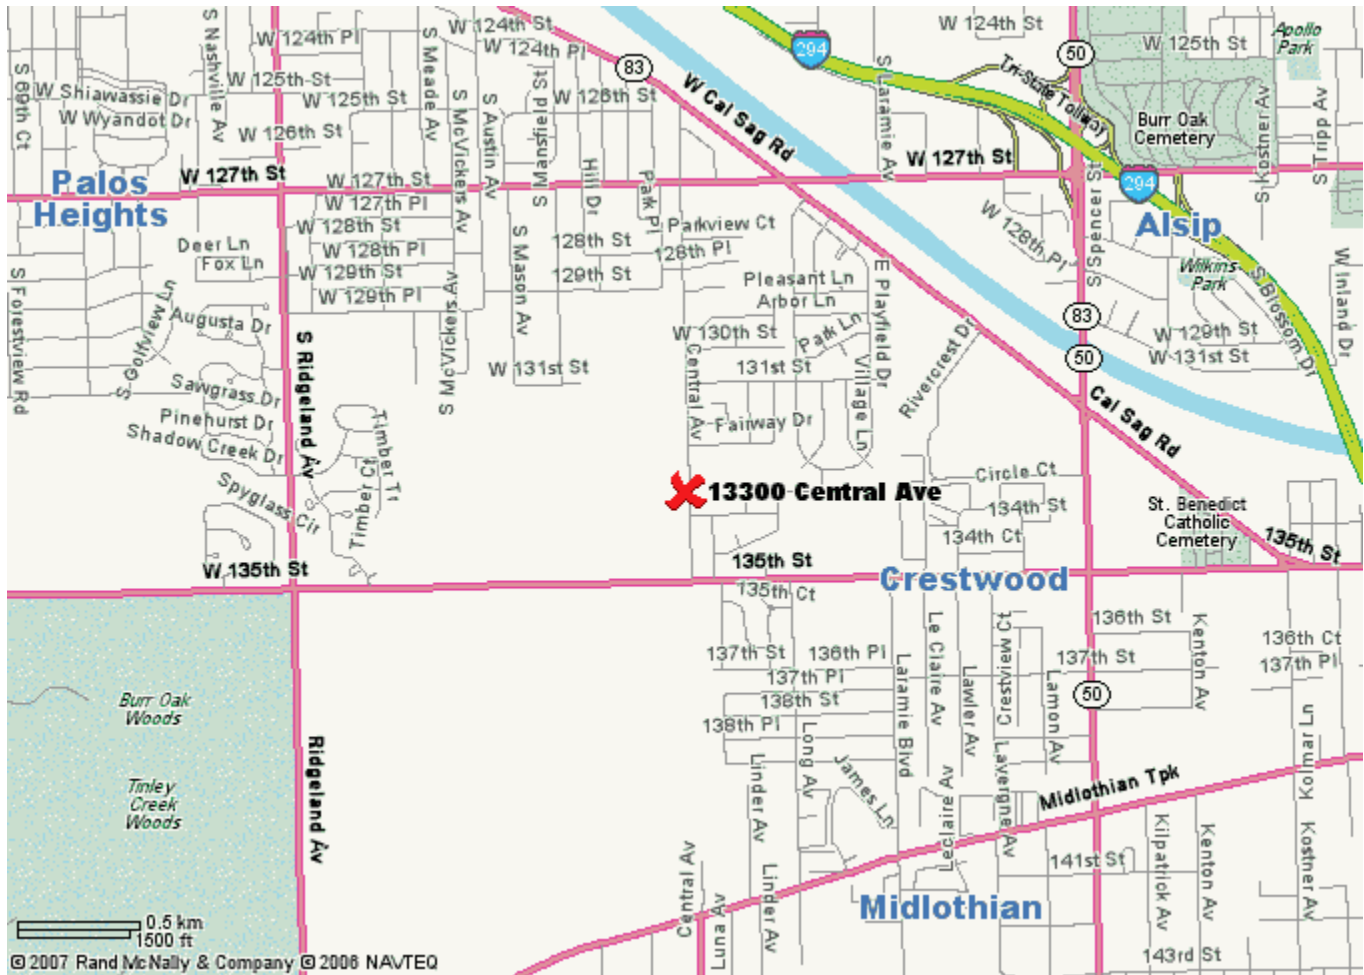

[Back](#)

www.randmcnally.com

Use the print feature in your browser to print this page.

13300 Central Ave
Crestwood, IL 60445

Find it in the 2007 Road Atlas

- page 34, grid section L-8, Chicago & Vicinity map
- page 32, grid section D-13